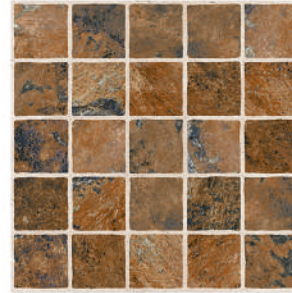

Cartago Volcán

45 x 45 CM

C3 (R11) / PEI III · MOHS 8

GR2