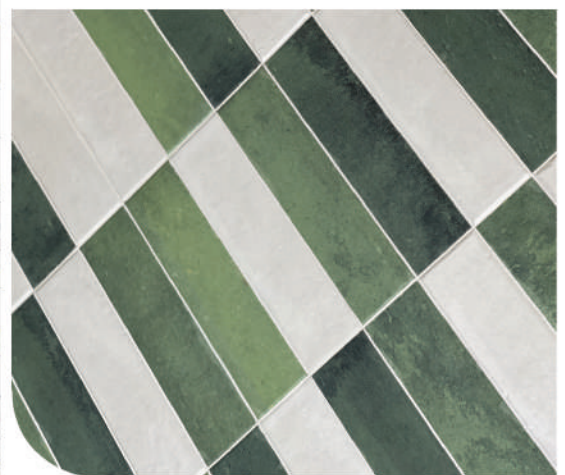

PACKING	BOXES PALLET	SQM BOX	SQM PALLET	KGS PIECE	KGS BOX	KGS PALLET	PIECES BOX	PALLETS CONTAINER	SQM CONTAINER	WEIGHT CONTAINER	THICKNESS	ABSORPTION
30 x 60 CM (Pre-cut 7,3 x 30)	60	1,08	64,80	3,250	19,60	1.191	6	21	1.360,80	25.005	1,10	E>10
PRE-CUT 45 x 45 CM	52	1,42	73,84	3,830	26,91	1.413	7	18	1.329,12	25.434	0,95	3<E≤6