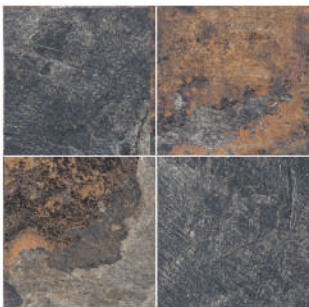

Frost Proof  
Anti Hielo

Anti Slip  
Anti deslizante

High shade variation  
Destacado fuerte

**Bierzo**

21,5 x 58 CM

C3 (R11) / PEI III · MOHS 8

GR1

40 Different designs on 5 different reliefs