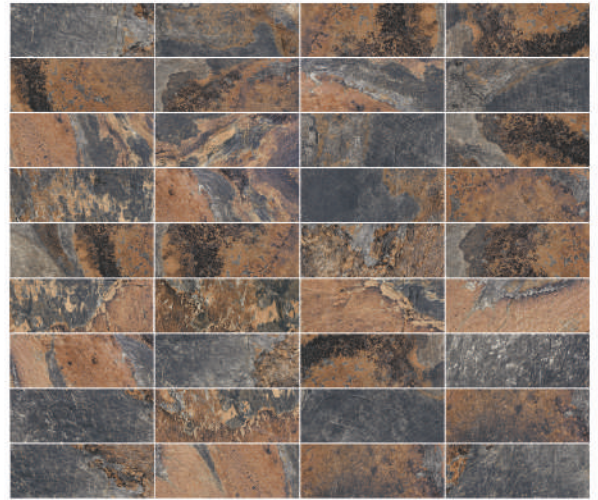

Frost Proof  
Anti Hielo

Anti Slip  
Anti deslizante

High shade variation  
Destacado fuerte

**Bierzo**

21,5 x 58 CM

C3 (R11) / PEI III · MOHS 8

GR1

40 Different designs on 5 different reliefs