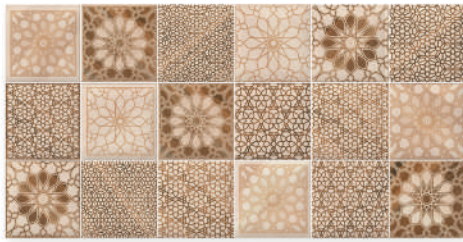

30 x 60 CM

MARMOL  
MARBRE

# NORD

30 x 60 cm (Pre-cut 10 x 10) · 12" x 24" (Pre-cut 4" x 4")  
GLOSSY FINISH · ACABADO BRILLO

Nord Cream

30 x 60 CM (Pre-cut 10 x 10 cm)

GR4

Enya Cream

30 x 60 CM (Pre-cut 10 x 10 cm)

GR3