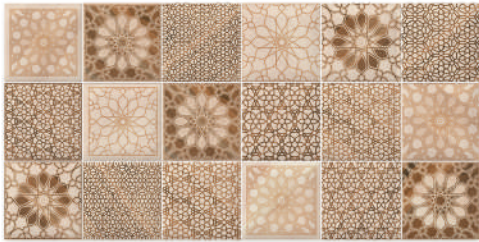

Decor Bergel

30 x 60 CM (Pre-cut 10 x 10 cm)
Different designs in each box

GR4